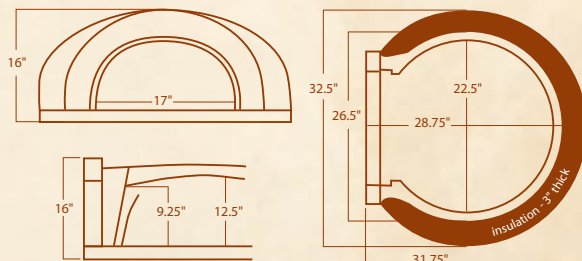

Amici 500 Cart

Height to stack = 61"
Height to top = 48.5"
Height of cart = 30"
Width of cart = 34"
Weight = 550 lbs.

MB 500 Oven

Three-piece design
29" x 23" cooking surface
17" opening

Color options:

Mario Batali™ Product Colors