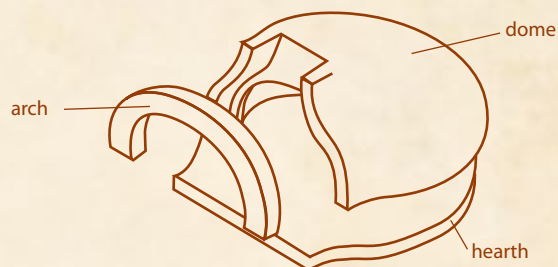

MARIO BATALI
WOOD BURNING
BRICK OVENS

FIRED BY CHICAGO BRICK OVEN

Mario Batali™ Amici Series

Get your outdoor cooking experience rolling with the **Mario Batali™ Amici Series** of mobile ovens. The Amici series features a high-strength, custom-built cart with weather-resistant, heavy-duty casters to ensure peak operating performance and results. The perfect complement to an existing grill or patio, the Amici is available in two sizes and a variety of colors and textures to match any backyard décor or style.

Amici 500 Cart

Height to stack = 61"
Height to top = 48.5"
Height of cart = 30"
Width of cart = 34"
Weight = 550 lbs.

MB 500 Oven

Three-piece design
29" x 23" cooking surface
17" opening

Color options:

Mario Batali™ Product Colors